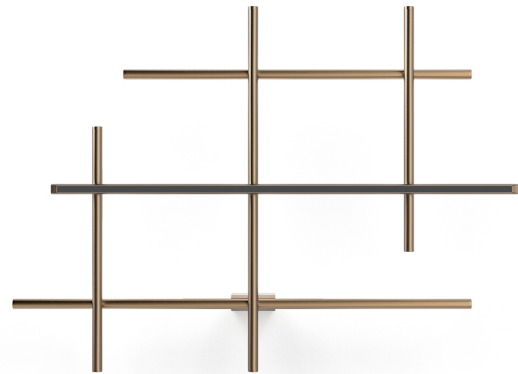

### Data sheet

CODE	A02917.115.0510
SYSTEM POWER CONSUMPTION	73W
EFFICACY	56lm/W
LIGHT SOURCE	LED
LIGHT SOURCE LIFETIME	L70 (B10) 60.000h
COLOUR TEMPERATURE	2700K Ra>90
LIGHT DISTRIBUTION	diffused
POWER SUPPLY	24V DC
DRIVER	remote not included
NOMINAL LUMINOUS FLUX	8568lm
LUMEN OUTPUT	4088lm
EFFICIENCY	47.7%
WEIGHT	2,15 Kg
PROTECTION DEGREE	IP20
COLOUR TOLLERANCES	SDCM 3
PACKING DIMENSIONS (CM)	0,0 x 0,0 x 0,0

Wall lighting fixture for interiors, with direct and indirect light emission.  
Pickled sheet metal wall bracket in polyacrylic paint.  
Pickled sheet metal wall plate in polyacrylic paint.  
Extruded aluminium structure in white, mat black, bronze, mat brass or titanium polyacrylic paint.  
Joints in turned brass and die-cast aluminium in polyacrylic paint.  
Die-cast aluminium end caps in polyacrylic paint.  
Extruded polycarbonate diffusers with black finish for direct light emission and opaline finish for indirect light emission.