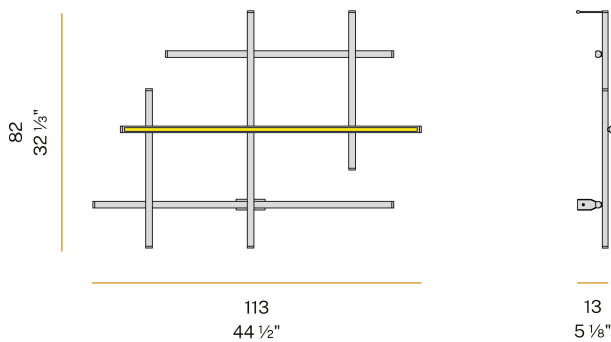

Technical drawing